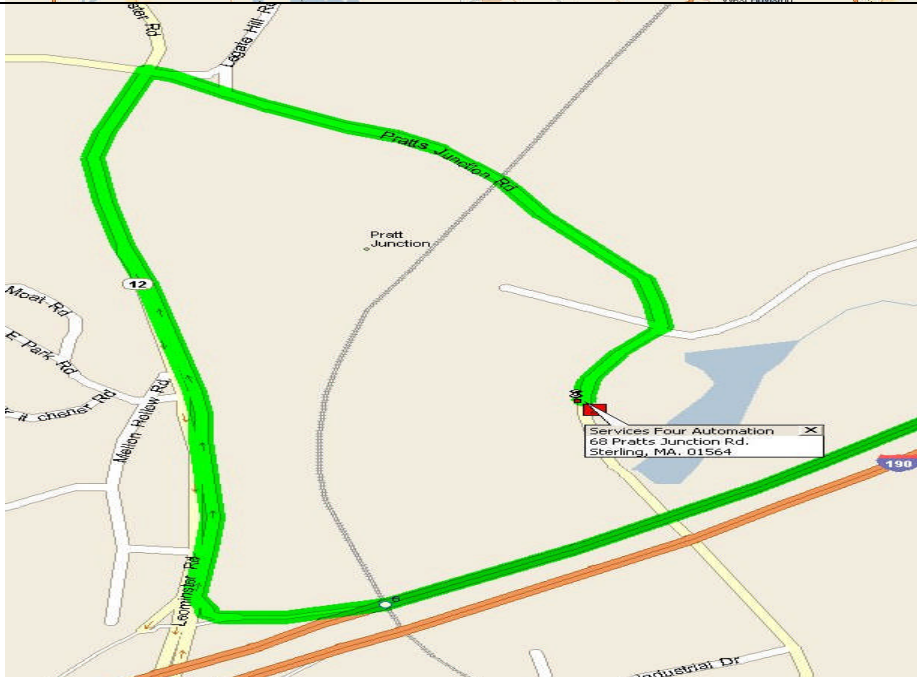

Services Four Automation, LLC
68 Pratts Junction Rd.
Sterling, MA 01564
Phone: 978-728-0009
FAX: 978-728-0013
WEB: www.s4a.us

From North and West of Central Mass: Take I-91 north or south to Rt. 2 east into Mass. Follow Rt. 2 east towards Leominster. Take I-190 south in Leominster. Take exit 6 (route 12).

At exit 6 (route 12). Turn right at the bottom of the ramp. Go Approx. 1 mile and take your first right onto Pratts Junction Rd. There is a flashing light at this intersection. Approx. 3/4 mile on right is 68 Pratts Junction