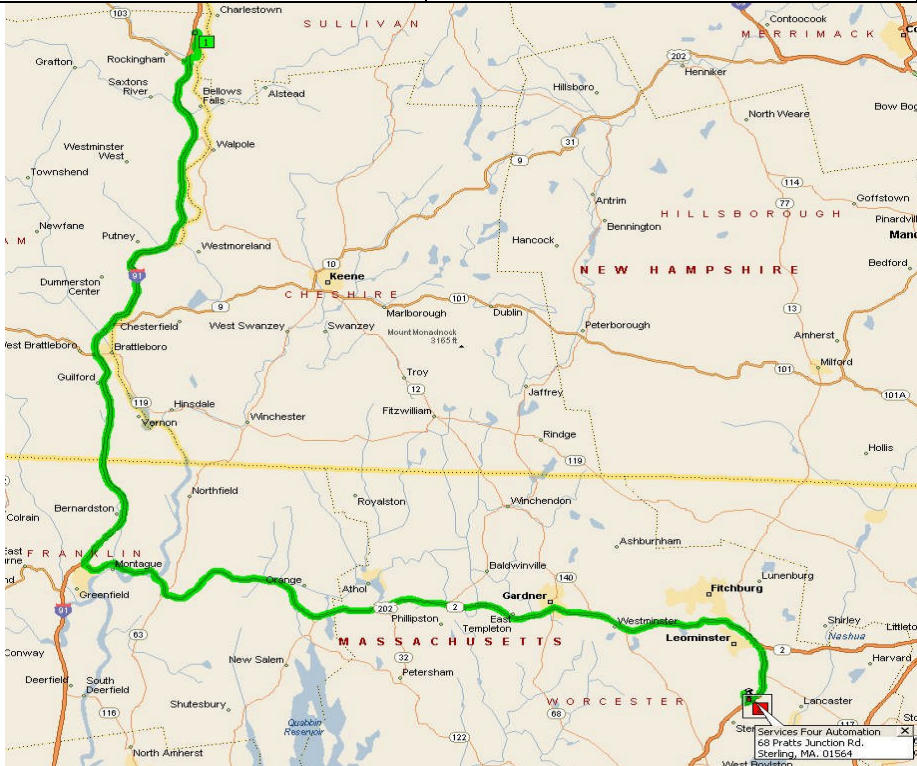

Services Four Automation, LLC
68 Pratts Junction Rd.
Sterling, MA 01564
Phone: 978-728-0009
FAX: 978-728-0013
WEB: www.s4a.us

From North and West of Central Mass: Take I-91 north or south to Rt. 2 east into Mass. Follow Rt. 2 east towards Leominster. Take I-190 south in Leominster. Take exit 6 (route 12).

At exit 6 (route 12). Turn right at the bottom of the ramp. Go Approx. 1 mile and take your first right onto Pratts Junction Rd. There is a flashing light at this intersection. Approx. 3/4 mile on right is 68 Pratts Junction